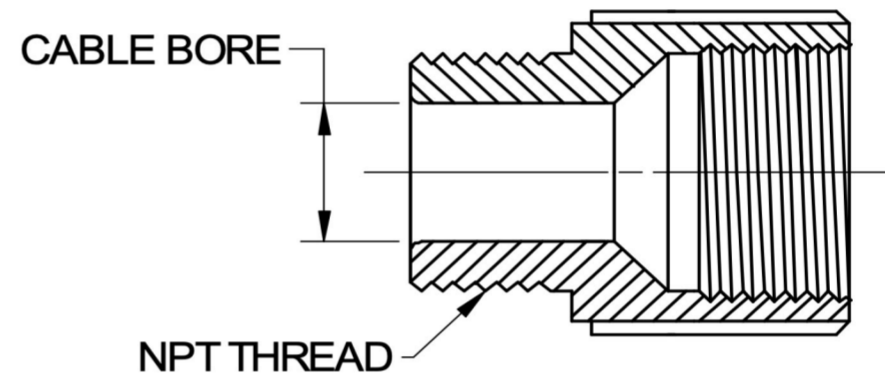

TERMINAL TUBES

COMMERCIAL TERMINAL TUBES - MALE

BRASS TUBE, GLAND NUT AND GLAND RING

SIZES 1 - 4

PREFORMED PACKING
MIL-P-16685
(SOLD SEPARATELY)

SIZES 5 - 16

SIZE	CABLE BORE	THREAD NPT	PENN EL PART #	PREFORMED PACKING #	QUANTITY PER ROLL
1	0.500	3/8-18	ATT-BR-M-1	CP-BA-1	20
2	0.625	1/2-14	ATT-BR-M-2	CP-BA-2	20
4	0.812	3/4-14	ATT-BR-M-4	CP-BA-4	16
6	1.062	1-11 1/2	ATT-BR-M-6	CP-BA-6	15
8	1.375	1-1/4-11 1/2	ATT-BR-M-8	CP-BA-8	12
10	1.625	1-1/2-11 1/2	ATT-BR-M-10	CP-BA-10	14
12	2.062	2-11 1/2	ATT-BR-M-12	CP-BA-12	14
13	2.500	2-1/2-8	ATT-BR-M-13	CP-BA-13	12
14	3.068	3-8	ATT-BR-M-14	CP-BA-14	12
15	3.548	3-1/2-8	ATT-BR-M-15	CP-BA-15	12
16	4.026	4-8	ATT-BR-M-16	CP-BA-16	10