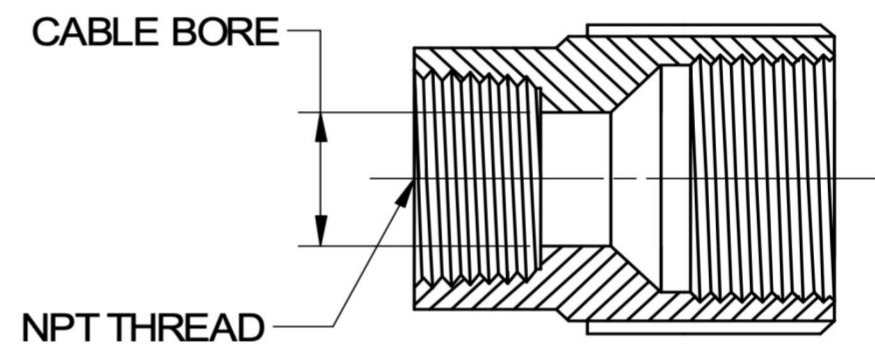

TERMINAL TUBES

COMMERCIAL TERMINAL TUBES - FEMALE

BRASS TUBE, GLAND NUT AND GLAND RING

SIZES 1 - 4

PREFORMED PACKING
MIL-P-16685
(SOLD SEPARATELY)

SIZES 5 - 16

SIZE	CABLE BORE	THREAD NPT	PENN EL PART #	PREFORMED PACKING #	QUANTITY PER ROLL
1	0.500	3/8-18	ATT-BR-F-1	CP-BA-1	20
2	0.625	1/2-14	ATT-BR-F-2	CP-BA-2	20
4	0.812	3/4-14	ATT-BR-F-4	CP-BA-4	15
6	1.062	1-11 1/2	ATT-BR-F-6	CP-BA-6	14
8	1.375	1-1/4-11 1/2	ATT-BR-F-8	CP-BA-8	12
10	1.625	1-1/2-11 1/2	ATT-BR-F-10	CP-BA-10	12
12	2.062	2-11 1/2	ATT-BR-F-12	CP-BA-12	10
13	2.500	2-1/2-8	ATT-BR-F-13	CP-BA-13	8
14	3.068	3-8	ATT-BR-F-14	CP-BA-14	7
15	3.548	3-1/2-8	ATT-BR-F-15	CP-BA-15	5