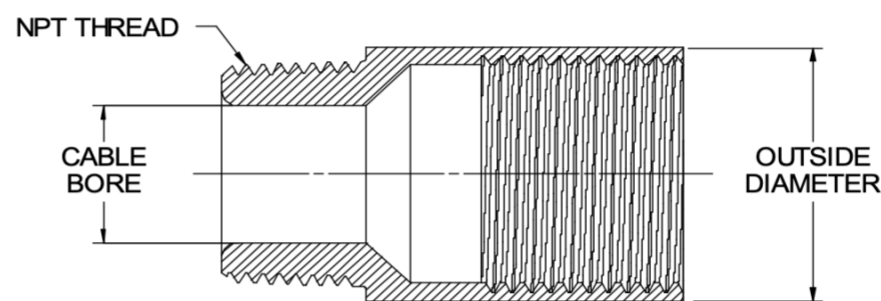

## STUFFING TUBES, METAL, AND PACKING ASSEMBLIES FOR ELECTRIC CABLES, FOR CAST ENCLOSURES

BRASS | FORMERLY TYPE 22-B  
BRASS TUBE, GLAND NUT AND GLAND RING

PREFORMED PACKING  
MIL-P-16685  
(SOLD SEPARATELY)

SIZE	CABLE BORE	OUTSIDE DIAMETER	NPT THREAD	M24235 ASSEMBLY #	PENN EL PART #	PREFORMED PACKING #
A	0.406	1-1/8	3/8	M24235/13-001	A22-BR-A	MP-BA-A2
B	0.515	1-1/14	1/2	M24235/13-002	A22-BR-B	MP-BA-B2
C	0.640	1-3/8	3/4	M24235/13-003	A22-BR-C	MP-BA-C2
D	0.750	1-1/2	3/4	M24235/13-004	A22-BR-D	MP-BA-D2
E	0.812	1-1/2	3/4	M24235/13-005	A22-BR-E	MP-BA-E2
EE	0.812	1-1/2	1	M24235/13-006	A22-BR-EE	MP-BA-E2
F	0.843	1-9/16	1	M24235/13-007	A22-BR-F	MP-BA-F2
G	0.953	1-13/16	1	M24235/13-008	A22-BR-G	MP-BA-G2
J	1.062	1-15/16	1-1/4	M24235/13-009	A22-BR-J	MP-BA-J2
K	1.171	2-1/16	1-1/4	M24235/13-010	A22-BR-K	MP-BA-K2
L	1.265	2-1/8	1-1/4	M24235/13-011	A22-BR-L	MP-BA-L2
M	1.406	2-3/8	1-1/2	M24235/13-012	A22-BR-M	MP-BA-M2
N	1.515	2-7/16	1-1/2	M24235/13-013	A22-BR-N	MP-BA-N2
P	1.625	2-9/16	2	M24235/13-014	A22-BR-P	MP-BA-P2
R	1.750	2-11/16	2	M24235/13-015	A22-BR-R	MP-BA-R2
S	1.875	3-1/16	2	M24235/13-016	A22-BR-S	MP-BA-S2
T	2.062	3-1/4	2-1/2	M24235/13-017	A22-BR-T	MP-BA-T2
V	2.187	3-3/8	2-1/2	M24235/13-018	A22-BR-V	MP-BA-V2
W	2.312	3-9/16	3	M24235/13-019	A22-BR-W	MP-BA-W2
X	2.500	3-3/4	3	M24235/13-020	A22-BR-X	MP-BA-X2
Y	2.609	3-7/8	3	M24235/13-021	A22-BR-Y	MP-BA-Y2
Z	2.781	4-1/16	3-1/2	M24235/13-022	A22-BR-Z	MP-BA-Z2