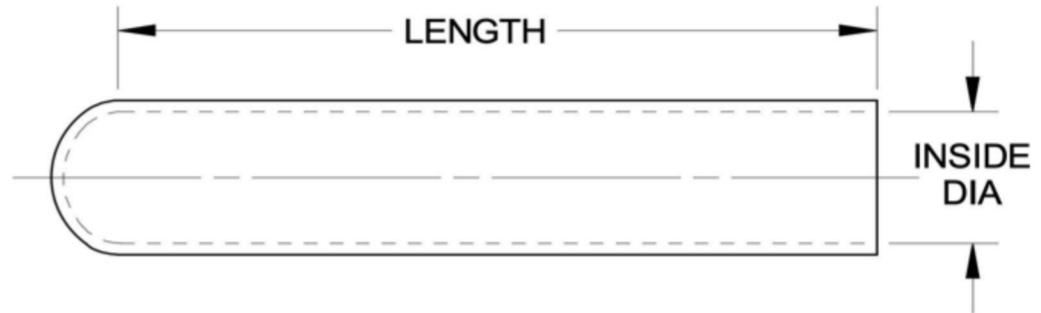

9000-S6202-73980

COPPER THIMBLES FOR END SEALING CABLE CONDUCTORS

SOFT COPPER | OTHER SIZES AVAILABLE - PLEASE CALL

INSIDE DIAMETER	LENGTH	CIRCULAR MILS	STOCK #	NATIONAL STOCK #	PART #	PENN EL PART #
.069	1	3,000	17-T-5925	5940-00-194-7379	CM003069	CT-CU-069
.084	1	4,000	17-T-5926	5940-00-194-7380	CM004084	CT-CU-084
.116	1	9,000	17-T-5927	5940-00-194-7381	CM009116	CT-CU-116
.144	1-1/2	14,000	17-T-5928	5940-00-194-7382	CM014144	CT-CU-144
.179	1-1/2	23,000	17-T-5929	5940-00-194-7383	CM023179	CT-CU-179
.210	1-1/2	30,000	17-T-5930	5940-00-194-7384	CM030210	CT-CU-210
.234	1-1/2	40,000	17-T-5931	5940-00-194-7385	CM040234	CT-CU-234
.262	2	50,000	17-T-5932	5940-00-194-7386	CM050262	CT-CU-262
.290	2	60,000	17-T-5933	5940-00-194-7387	CM060290	CT-CU-290
.325	2	75,000	17-T-5934	5940-00-194-7388	CM075325	CT-CU-325
.371	2	100,000	17-T-5935	5940-00-194-7395	CM100371	CT-CU-371
.415	2	125,000	17-T-5936	5940-00-194-7396	CM125415	CT-CU-415
.465	2	150,000	17-T-5937	5940-00-194-7397	CM150465	CT-CU-465
.522	2-1/2	200,000	17-T-5938	5940-00-194-7398	CM200522	CT-CU-522
.585	2-1/2	250,000	17-T-5939	5940-00-194-7399	CM250585	CT-CU-585
.636	2-1/2	300,000	17-T-5940	5940-00-194-7400	CM300636	CT-CU-636
.693	2-1/2	350,000	17-T-5940-	5940-00-194-7389	CM350693	CT-CU-693
.750	2-1/2	400,000	17-T-5941	5940-00-194-7390	CM400750	CT-CU-750
.841	2-3/4	500,000	17-T-5942	5940-00-194-7391	N/A	CT-CU-841
.280	7/8	SPECIAL FLARED		5940-00-194-7394	N/A	CT-CU-SPC