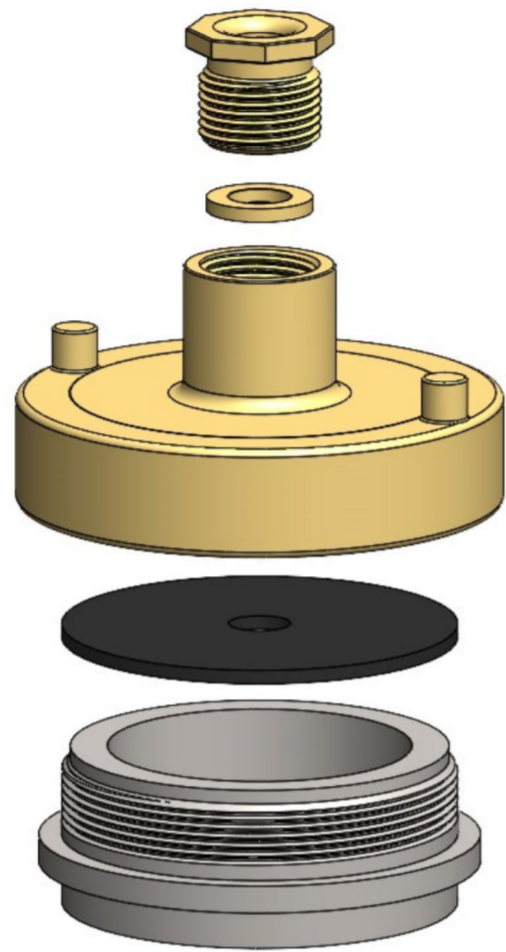

MIL-S-24235/11-01

WEATHER DECK STUFFING TUBE SYMBOL 1853

STUFFING TUBE CAP ASSEMBLY

CAP ASSEMBLY

PREFORMED PACKING
MIL-P-16685
(SOLD SEPARATELY)

WEATHER DECK M24235/11-01 SYM 1853, COMPLETE ASSEMBLY
STUFFING TUBE CAP ASSEMBLY FIG 4 MIL-S-24235/11 ONLY
PLAIN CAP ASSEMBLY FIG 5 MIL-S-24235

PART NUMBER AWD-4001
PART NUMBER AWD-4010
PART NUMBER AWD-4011

ITEM DESCRIPTION

MATERIAL

GLAND NUT	BRASS
GLAND RING	BRASS
ROTATING CAP	BRASS
GASKET	NEOPRENE
SHORT BODY	STAINLESS STEEL
SOLID CAP	BRASS
GASKET	NEOPRENE
DUMMY PLUG	STAINLESS STEEL