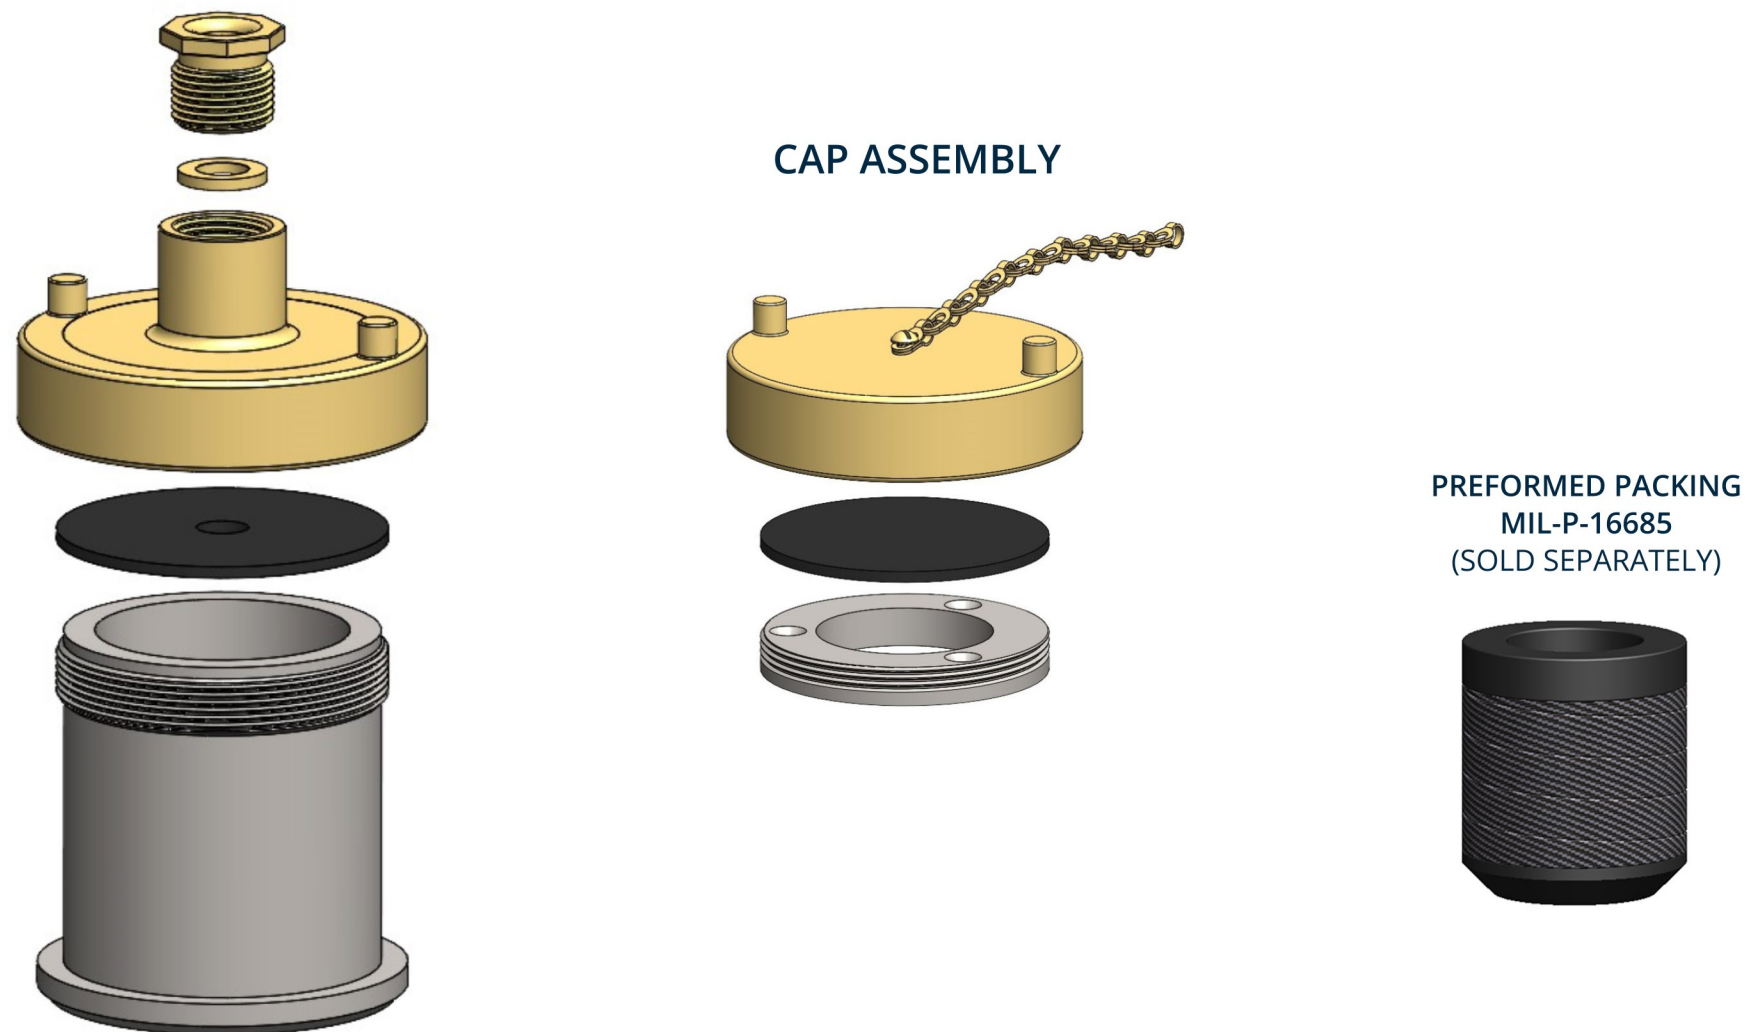

MIL-S-24235/11-02

WEATHER DECK STUFFING TUBE SYMBOL 996

STUFFING TUBE CAP ASSEMBLY

WEATHER DECK M24235/11-02 SYM 996, COMPLETE ASSEMBLY
STUFFING TUBE CAP ASSEMBLY FIG 4 MIL-S-24235/11 ONLY
PLAIN CAP ASSEMBLY FIG 5 MIL-S-24235

PART NUMBER AWD-4001
 PART NUMBER AWD-4010
 PART NUMBER AWD-4011

ITEM DESCRIPTION

MATERIAL

GLAND NUT	BRASS
GLAND RING	BRASS
ROTATING CAP	BRASS
GASKET	NEOPRENE
SHORT BODY	STAINLESS STEEL
SOLID CAP	BRASS
GASKET	NEOPRENE
DUMMY PLUG	STAINLESS STEEL